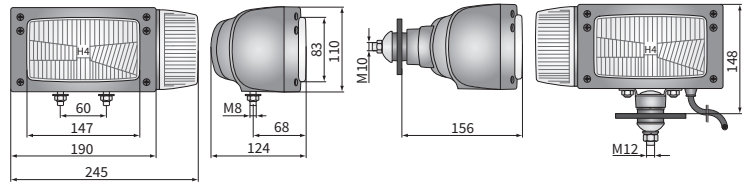

## TECHNICAL DATA / FEATURES

- dimensions: 246x110x124, 245x110x156
- light functions: passing, driving, parking, direction indicator
- function markings: HC/R, A, 5, 1
- traffic: right-hand
- reference mark: 12.5
- source of light: H4, T4W, P21W
- maximum power: 75/70W, 4W, 21W
- nominal voltage: 12V-24V DC
- optics: standard
- IP rating: IP55
- housing's material: plastic
- lens' material: glass
- built-in connectors: -

## ADDITIONAL INFORMATION

Mounting: as a freestanding on body panels. Version with bottom mount can be installed only as standing.

It is possible to install needed connectors on wire (on request).

Useful parts while installing:

Deutsch plug DT06-6S 6-pin - cat. No. A.07131

Replacement parts:

front-side direction indicator - cat. No. LK1.24000

Equivalents for Cobo:

C - 05.1233.0000, D - 05.1235.0000

Applications:

- heavy machinery
- excavator-loaders
- forklifts
- agricultural harvesters

## DIMENSIONS