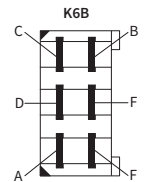

Configuration of contacts

- A. Ground
- B. Passing light
- C. Driving light
- D. Parking light
- E. Turn signal
- F. Free